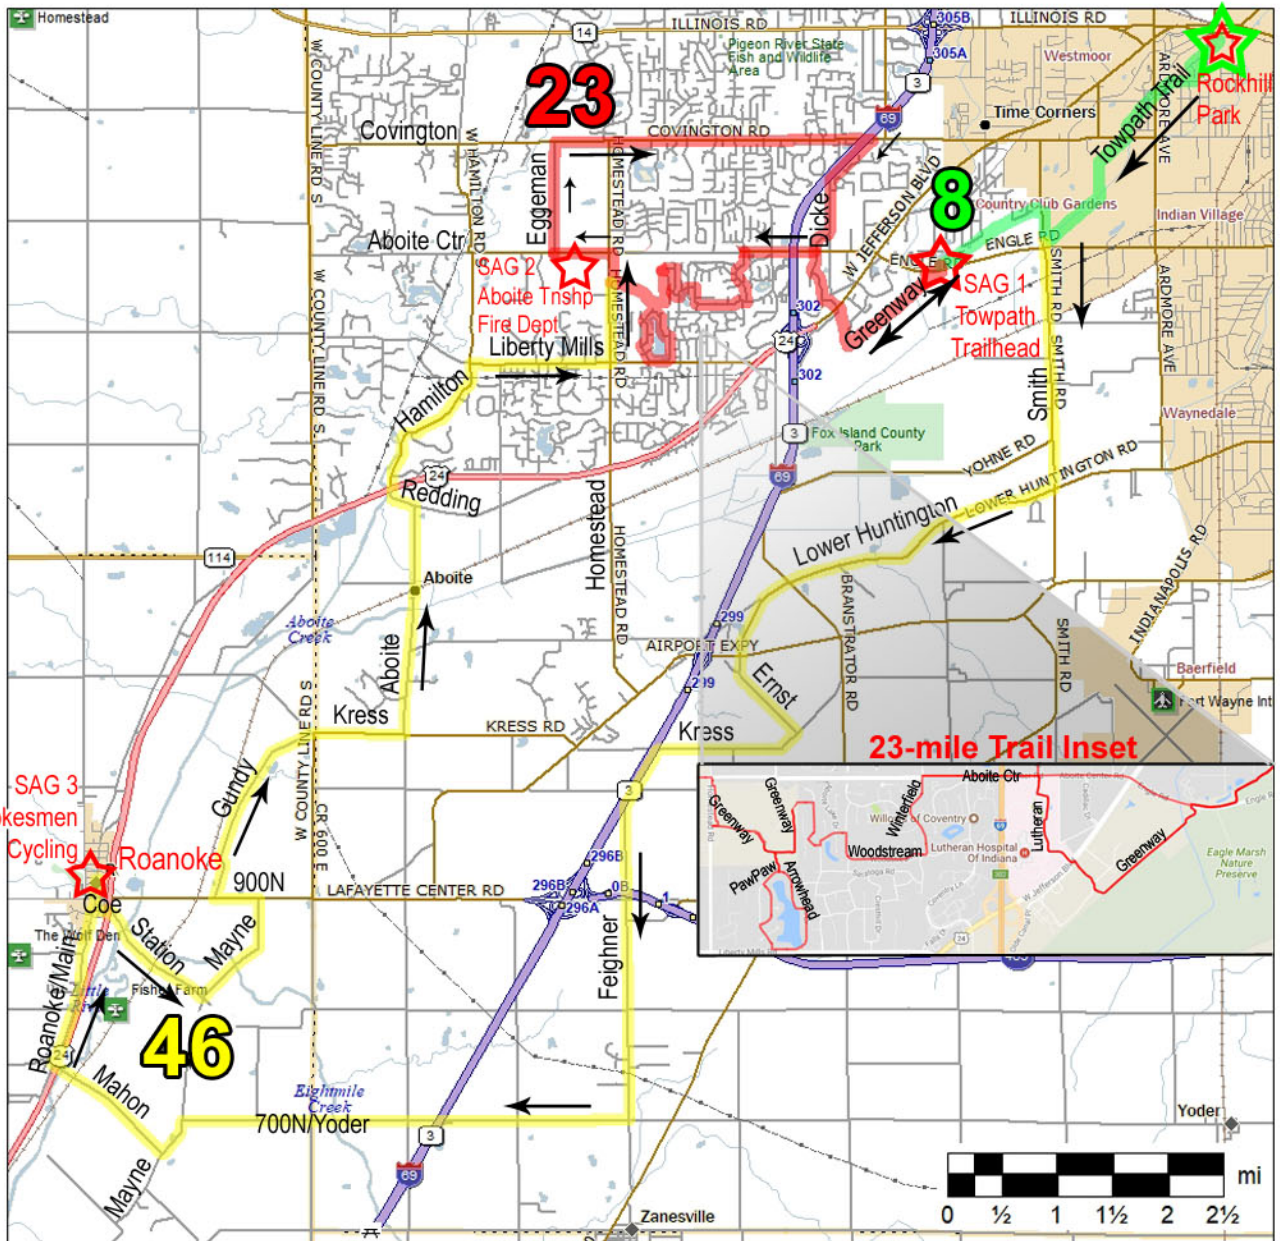

NORTH

Route mapping courtesy of

3rvs.com

Cyclo Femme Fort Wayne 2018

Start/Finish
Rockhill Park, Fort Wayne, Indiana

- = Start/Finish at Rockhill Park
- = SAG Stops

Distance Options
 8 miles = Green Route to SAG 1 back
 23 miles = Green, Red loop, Green
 46 miles = Green, Yellow, Red, Green